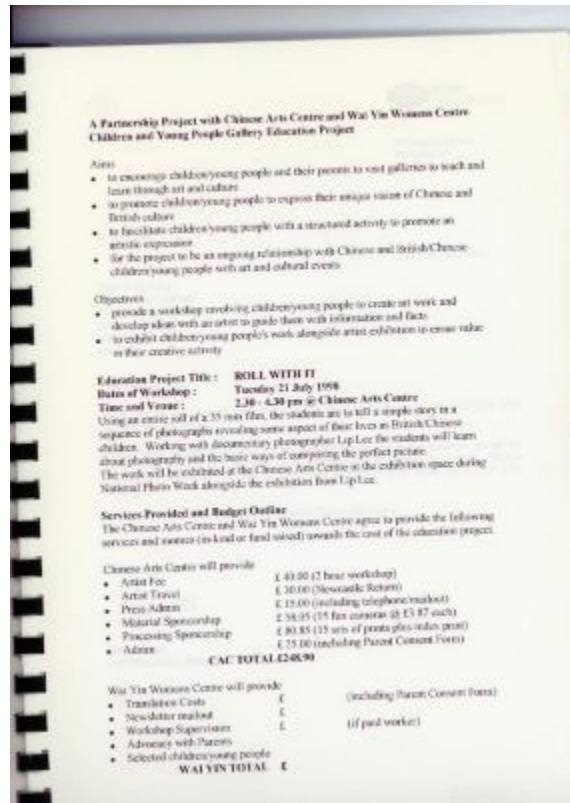

'Roll with it' Project Proposal

IDENTIFIER

GB3451/OC/6/2/8/2/16

ARTIST

Chinese Arts Centre, 1989-2013; Wai Yin Women's Centre; Lee, Lip, artist